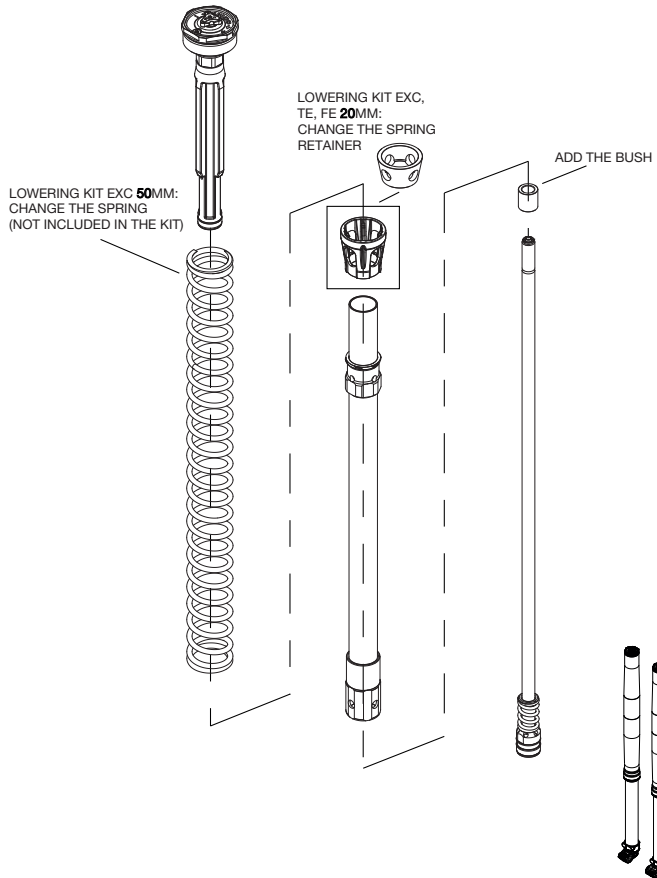

#### SPRING FOR KIT EXC 50MM (NOT INCLUDED IN THE KIT)

SPRING 438.420.00.40 Ø4,9 NT 25,52	91410140
SPRING 438.420.00.42 Ø4,9 NT 24,38	91410141
SPRING 438.420.00.44 Ø4,9 NT 23,3	91410132
SPRING 438.420.00.46 Ø5 NT 24,3	91410133
SPRING 438.420.00.48 Ø5,1 NT 25,36	91410134

// Change the side stand only at the LOWERING KIT EXC 50mm (81203023044).

## LOWERING KIT EXC, TE, FE 20/ EXC 50MM

LOWERING KIT EXC, TE, FE 20MM	79612955144	Z10001
LOWERING KIT EXC 50MM	79612955544	Z10002

XPLOR FORK:

SERIAL SHOCK: